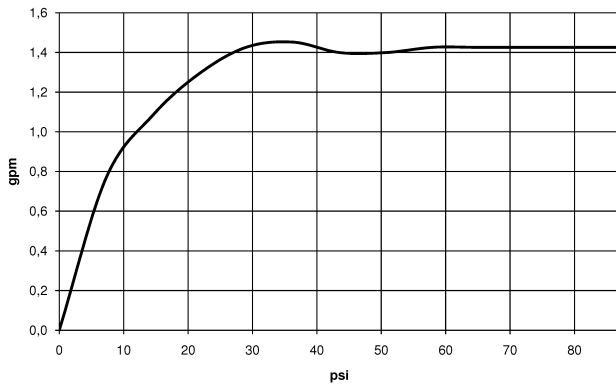

Kitchen - Elio

Single-lever mixer with pull-out spout with spray function - polished chrome

Article number: 33 870 790-00 0010

- 9-1/4" Projection
- Swiveling spout 360°
- Aerated stream and spray mode
- Total height 13-1/2"
- Height to aerator/spout outlet 11-1/2"
- 1-3/8" hole diameter
- 2x 3/8" US flexible supply lines
- Fabric braided spray hose 59"
- Water flow rate limited to max. 1.5 gpm
- lead-free
- Internal backflow preventer.
- Push button locks into spray mode when pressed. To switch back to aerator mode the water must be turned off.

polished chrome

Dimensional drawing

Kitchen - Elio

Single-lever mixer with pull-out spout with spray function - polished chrome

Article number: 33 870 790-00 0010

All dimensions in mm / inch = mm x 0,0394

Flow rate chart