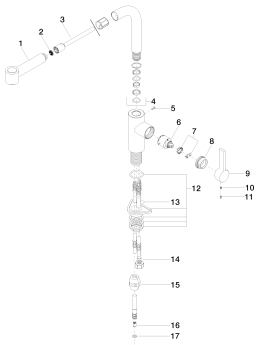

Kitchen - Elio

Single-lever mixer with pull-out spout with spray function - polished chrome

Article number: 33 870 790-00 0010

- 9-1/4" Projection
- Swiveling spout 360°
- Aerated stream and spray mode
- Total height 13-1/2"
- Height to aerator/spout outlet 11-1/2"
- 1-3/8" hole diameter
- 2x 3/8" US flexible supply lines
- Fabric braided spray hose 59"
- Water flow rate limited to max. 1.5 gpm
- lead-free
- Internal backflow preventer.
- Push button locks into spray mode when pressed. To switch back to aerator mode the water must be turned off.

polished chrome

Dimensional drawing

Kitchen - Elio

Single-lever mixer with pull-out spout with spray function - polished chrome

Article number: 33 870 790-00 0010

All dimensions in mm / inch = mm x 0,0394

Flow rate chart

AIR SWITCH operating button, trim parts only - polished chrome

82 424 970-00

Soap dispenser without flange - polished chrome

Kitchen - Elio

Single-lever mixer with pull-out spout with spray function - polished chrome

Article number: 33 870 790-00 0010

Spare parts list

Number	Item Number	Designation	Number of units
--------	-------------	-------------	-----------------