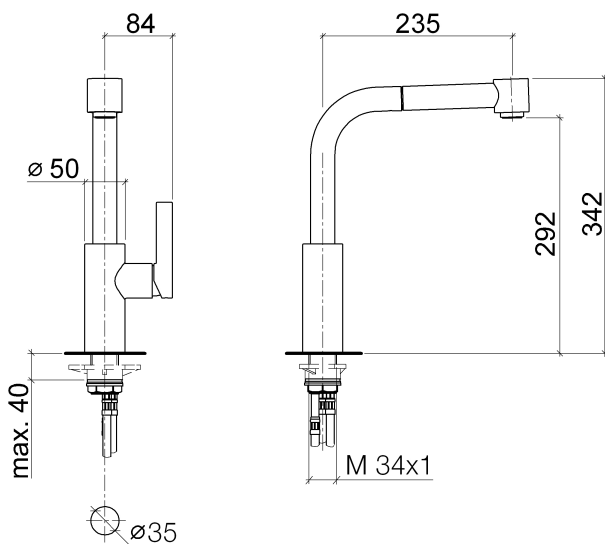

Kitchen - Elio

Single-lever mixer with pull-out spout with spray function - polished chrome

Article number: 33 870 790-00 0010

- 9-1/4" Projection
- Swiveling spout 360°
- Aerated stream and spray mode
- Total height 13-1/2"
- Height to aerator/spout outlet 11-1/2"
- 1-3/8" hole diameter
- 2x 3/8" US flexible supply lines
- Fabric braided spray hose 59"
- Water flow rate limited to max. 1.5 gpm
- lead-free
- Internal backflow preventer.
- Push button locks into spray mode when pressed. To switch back to aerator mode the water must be turned off.

polished chrome

Dimensional drawing

Kitchen - Elio

Single-lever mixer with pull-out spout with spray function - polished chrome

Article number: 33 870 790-00 0010

All dimensions in mm / inch = mm x 0,0394

Flow rate chart

Kitchen - Elio

Single-lever mixer with pull-out spout with spray function - polished chrome

Article number: 33 870 790-00 0010

Other surface finishes

platinum matte

33 870 790-06 0010

platinum

33 870 790-08 0010

AIR SWITCH operating button, trim parts only - polished chrome

82 424 970-00

Soap dispenser without flange - polished chrome

Kitchen - Elio

Single-lever mixer with pull-out spout with spray function - polished chrome